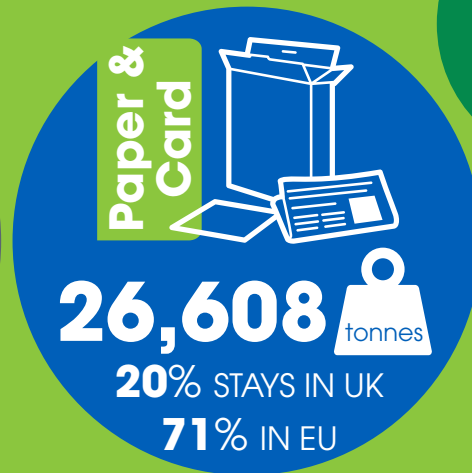

What happens to your recycling bin?

Household
Recycling Bins

47,752

Material Recycling Facility

Suffolk recycles

Over **18** tonnes

Equivalent Saved through Recycling