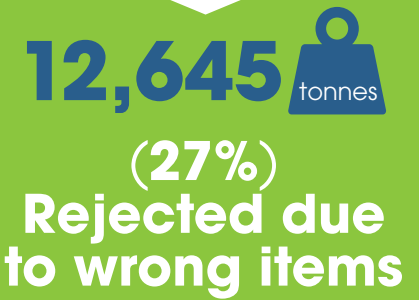

What happens to your recycling bin?

Household
Recycling Bins

47,752

Material Recycling Facility

Suffolk recycles

Over **18** tonnes

Equivalent Saved through Recycling